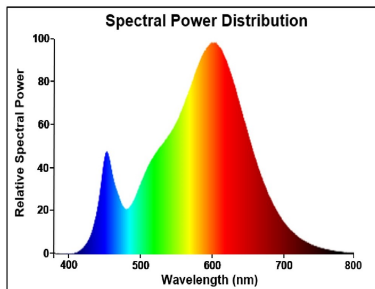

RefLED Platinum Retro ES50

RefLED Platinum Retro ES50 360LM 830 36 SL

0030371

DUN14 (outer)	25410288303714
Eenheden per omdoos	60
Lengte omdoos (cm)	58.8
Breedte omdoos (cm)	21.8
Diepte omdoos (cm)	21.7

Safety data

Optimale bedrijfsomstandigheden (°C)	-20-50
Reinigingsinstructies bij breuk	Nvt
Lamp voor speciaal doeleinde	Nee
Uitsluitend te gebruiken in droge toepassingen	Ja
Geschikt voor huishoudelijke verlichting	Ja
Safety message	Geen

PHOTOMETRY

TECHNICAL DRAWINGS